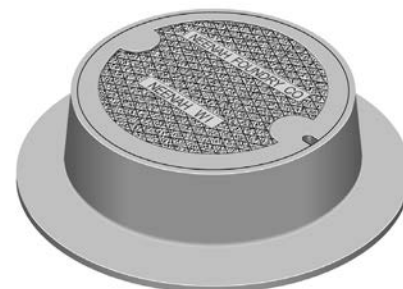

R-1646
Manhole Frame, Solid Lid

Heavy Duty

R-1647-A
Manhole Frame, Solid Lid

Heavy Duty

Furnished with six 3/4" anchor holes on 29-3/4" diameter bolt circle.

Available Grate: **R-2595-A**

R-1648
Manhole Frame, Solid Lid

Heavy Duty

Available Grate: **R-2412-A5**
(see **Inlet Frames & Grates. R-2000 Series** table)

R-1649
Manhole Frame, Solid Lid

Heavy Duty

Available Grate: **R-2412-A6**
(see **Inlet Frames & Grates. R-2000 Series** table)