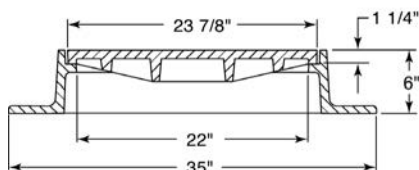

R-1646
Manhole Frame, Solid Lid

Heavy Duty

R-1647-A
Manhole Frame, Solid Lid

Heavy Duty

Furnished with six 3/4" anchor holes on 29-3/4" diameter bolt circle.

Available Grate: **R-2595-A**

R-1648
Manhole Frame, Solid Lid

Heavy Duty

Available Grate: **R-2412-A5**
(see **Inlet Frames & Grates. R-2000 Series** table)

R-1649
Manhole Frame, Solid Lid

Heavy Duty

Available Grate: **R-2412-A6**
(see **Inlet Frames & Grates. R-2000 Series** table)