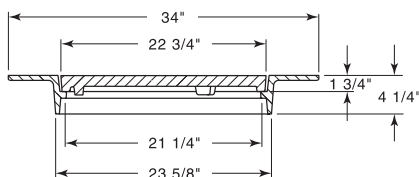

R-1646
Manhole Frame, Solid Lid

Heavy Duty

R-1647-A
Manhole Frame, Solid Lid

Heavy Duty

Furnished with six 3/4" anchor holes on 29-3/4" diameter bolt circle.

Available Grate: **R-2595-A**

R-1648
Manhole Frame, Solid Lid

Heavy Duty

Available Grate: **R-2412-A5**
(see **Inlet Frames & Grates. R-2000 Series** table)

R-1649
Manhole Frame, Solid Lid

Heavy Duty

Available Grate: **R-2412-A6**
(see **Inlet Frames & Grates. R-2000 Series** table)