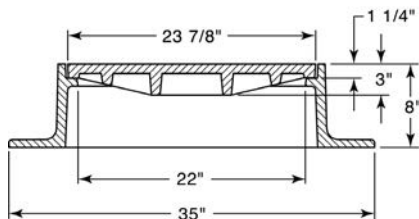

R-1646
Manhole Frame, Solid Lid

Heavy Duty

R-1647-A
Manhole Frame, Solid Lid

Heavy Duty

Furnished with six 3/4" anchor holes on 29-3/4" diameter bolt circle.

Available Grate: **R-2595-A**

R-1648
Manhole Frame, Solid Lid

Heavy Duty

Available Grate: **R-2412-A5**
(see **Inlet Frames & Grates. R-2000 Series** table)

R-1649
Manhole Frame, Solid Lid

Heavy Duty

Available Grate: **R-2412-A6**
(see **Inlet Frames & Grates. R-2000 Series** table)