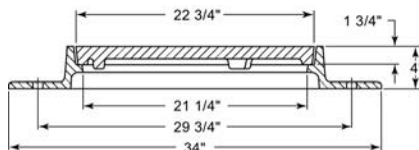

R-1646
Manhole Frame, Solid Lid

Heavy Duty

R-1647-A
Manhole Frame, Solid Lid

Heavy Duty

Furnished with six 3/4" anchor holes on 29-3/4" diameter bolt circle.

Available Grate: **R-2595-A**

R-1648
Manhole Frame, Solid Lid

Heavy Duty

Available Grate: **R-2412-A5**
(see **Inlet Frames & Grates. R-2000 Series** table)

R-1649
Manhole Frame, Solid Lid

Heavy Duty

Available Grate: **R-2412-A6**
(see **Inlet Frames & Grates. R-2000 Series** table)